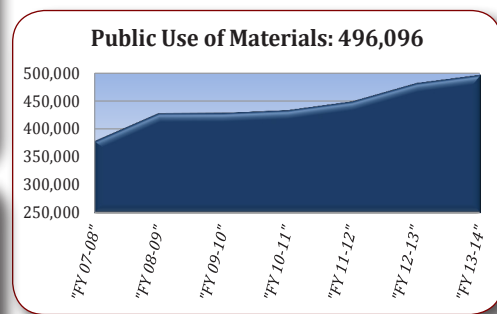

GOVERNANCE

The Onslow County Public Library System is a department of Onslow County Government. The Library Board of Trustees is appointed by the County Commissioners to advise the Library on its policies. The Director of the Library reports to the Deputy County Manager.

PRIVATE SUPPORT

The Onslow County Public Library System is supported by The Friends of the Library, a non-profit organization.

FACILITIES

- Population Served: 193,911 (Onslow County)
- Library Card Holders: 49,261
- Public Programs: 939 (Total) - 56 for Adults; 57 for Young Adult; 826 for Children & Families
- Materials Owned: 129,967
- Public Computers: 112
- Research Questions Asked: 40,030
- Accessible Databases: 75
- Downloadable eBooks: 52,581
- Downloadable Audio: 18,030
- Downloadable Videos: 2,152

ACCOMPLISHMENTS

- Completion of new Sneads Ferry Environmental Education Center & Public Library.
- Received Library Services & Technology Act Grant (LSTA) to purchase early literacy tablets for all branches.
- Established in-house & online debit/credit card payment functions.
- Installed Smart Kiosks at each branch to manage patron print & copy jobs.
- Piloted an e-resource card program for students in area schools.
- Instituted the Every Child Ready to Read program at all locations
- Completed Technology Impact & Edge surveys.

Connect With Us!

Jacksonville/Main Library
58 E. Doris Ave.
Jacksonville, NC 28540
910.455.7350
Mon-Thur: 9am-9pm
Fri-Sat: 9am-6pm
Sun: 1-5pm

Sneads Ferry Branch
1330 Hwy. 210
Sneads Ferry, NC 28460
910.327.6471
Mon-Weds & Fri: 9a-6p
Thur: 10a-7p
Sat: 9a-3p

Swansboro Branch
1460 W. Corbett Ave.
Swansboro, NC 28584
910.326.4888
Mon-Wed & Fri: 9a-6p
Thur: 10a-7p
Sat: 9a-3p

Richlands Branch
299 S. Wilmington St.
Richlands, NC 28574
910.324.5321
Mon-Wed & Fri: 9a-6p
Thur: 10a-7p
Sat: 9a-3p

WWW.ONSLOWCOUNTYNC.GOV/LIBRARY