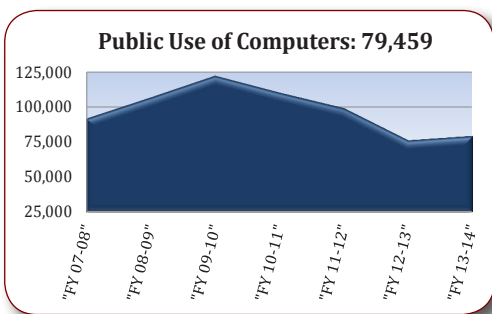

GOVERNANCE

The Onslow County Public Library System is a department of Onslow County Government. The Library Board of Trustees is appointed by the County Commissioners to advise the Library on its policies. The Director of the Library reports to the Deputy County Manager.

PRIVATE SUPPORT

The Onslow County Public Library System is supported by The Friends of the Library, a non-profit organization.

FACILITIES

- Population Served: 193,911 (Onslow County)
- Library Card Holders: 49,261
- Public Programs: 939 (Total) - 56 for Adults; 57 for Young Adult; 826 for Children & Families
- Materials Owned: 129,967
- Public Computers: 112
- Research Questions Asked: 40,030
- Accessible Databases: 75
- Downloadable eBooks: 52,581
- Downloadable Audio: 18,030
- Downloadable Videos: 2,152

ACCOMPLISHMENTS

- Completion of new Sneads Ferry Environmental Education Center & Public Library.
- Received Library Services & Technology Act Grant (LSTA) to purchase early literacy tablets for all branches.
- Established in-house & online debit/credit card payment functions.
- Installed Smart Kiosks at each branch to manage patron print & copy jobs.
- Piloted an e-resource card program for students in area schools.
- Instituted the Every Child Ready to Read program at all locations
- Completed Technology Impact & Edge surveys.

Connect With Us!

Jacksonville/Main Library
58 E. Doris Ave.
Jacksonville, NC 28540
910.455.7350
Mon-Thur: 9am-9pm
Fri-Sat: 9am-6pm
Sun: 1-5pm

Sneads Ferry Branch
1330 Hwy. 210
Sneads Ferry, NC 28460
910.327.6471
Mon-Weds & Fri: 9a-6p
Thur: 10a-7p
Sat: 9a-3p

Swansboro Branch
1460 W. Corbett Ave.
Swansboro, NC 28584
910.326.4888
Mon-Wed & Fri: 9a-6p
Thur: 10a-7p
Sat: 9a-3p

Richlands Branch
299 S. Wilmington St.
Richlands, NC 28574
910.324.5321
Mon-Wed & Fri: 9a-6p
Thur: 10a-7p
Sat: 9a-3p

WWW.ONSLOWCOUNTYNC.GOV/LIBRARY