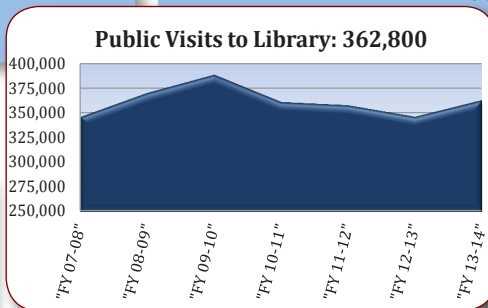

GOVERNANCE

The Onslow County Public Library System is a department of Onslow County Government. The Library Board of Trustees is appointed by the County Commissioners to advise the Library on its policies. The Director of the Library reports to the Deputy County Manager.

PRIVATE SUPPORT

The Onslow County Public Library System is supported by The Friends of the Library, a non-profit organization.

FACILITIES

- Population Served: 193,911 (Onslow County)
- Library Card Holders: 49,261
- Public Programs: 939 (Total) - 56 for Adults; 57 for Young Adult; 826 for Children & Families
- Materials Owned: 129,967
- Public Computers: 112
- Research Questions Asked: 40,030
- Accessible Databases: 75
- Downloadable eBooks: 52,581
- Downloadable Audio: 18,030
- Downloadable Videos: 2,152

ACCOMPLISHMENTS

- Completion of new Sneads Ferry Environmental Education Center & Public Library.
- Received Library Services & Technology Act Grant (LSTA) to purchase early literacy tablets for all branches.
- Established in-house & online debit/credit card payment functions.
- Installed Smart Kiosks at each branch to manage patron print & copy jobs.
- Piloted an e-resource card program for students in area schools.
- Instituted the Every Child Ready to Read program at all locations
- Completed Technology Impact & Edge surveys.

Connect With Us!

Jacksonville/Main Library
58 E. Doris Ave.
Jacksonville, NC 28540
910.455.7350
Mon-Thur: 9am-9pm
Fri-Sat: 9am-6pm
Sun: 1-5pm

Sneads Ferry Branch
1330 Hwy. 210
Sneads Ferry, NC 28460
910.327.6471
Mon-Weds & Fri: 9a-6p
Thur: 10a-7p
Sat: 9a-3p

Swansboro Branch
1460 W. Corbett Ave.
Swansboro, NC 28584
910.326.4888
Mon-Wed & Fri: 9a-6p
Thur: 10a-7p
Sat: 9a-3p

Richlands Branch
299 S. Wilmington St.
Richlands, NC 28574
910.324.5321
Mon-Wed & Fri: 9a-6p
Thur: 10a-7p
Sat: 9a-3p

WWW.ONSLOWCOUNTYNC.GOV/LIBRARY