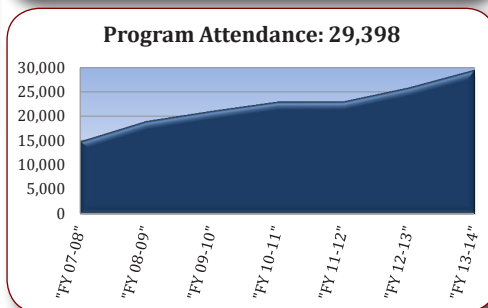

GOVERNANCE

The Onslow County Public Library System is a department of Onslow County Government. The Library Board of Trustees is appointed by the County Commissioners to advise the Library on its policies. The Director of the Library reports to the Deputy County Manager.

PRIVATE SUPPORT

The Onslow County Public Library System is supported by The Friends of the Library, a non-profit organization.

FACILITIES

- Population Served: 193,911 (Onslow County)
- Library Card Holders: 49,261
- Public Programs: 939 (Total) - 56 for Adults; 57 for Young Adult; 826 for Children & Families
- Materials Owned: 129,967
- Public Computers: 112
- Research Questions Asked: 40,030
- Accessible Databases: 75
- Downloadable eBooks: 52,581
- Downloadable Audio: 18,030
- Downloadable Videos: 2,152

ACCOMPLISHMENTS

- Completion of new Sneads Ferry Environmental Education Center & Public Library.
- Received Library Services & Technology Act Grant (LSTA) to purchase early literacy tablets for all branches.
- Established in-house & online debit/credit card payment functions.
- Installed Smart Kiosks at each branch to manage patron print & copy jobs.
- Piloted an e-resource card program for students in area schools.
- Instituted the Every Child Ready to Read program at all locations
- Completed Technology Impact & Edge surveys.

Connect With Us!

Jacksonville/Main Library
58 E. Doris Ave.
Jacksonville, NC 28540
910.455.7350
Mon-Thur: 9am-9pm
Fri-Sat: 9am-6pm
Sun: 1-5pm

Sneads Ferry Branch
1330 Hwy. 210
Sneads Ferry, NC 28460
910.327.6471
Mon-Weds & Fri: 9a-6p
Thur: 10a-7p
Sat: 9a-3p

Swansboro Branch
1460 W. Corbett Ave.
Swansboro, NC 28584
910.326.4888
Mon-Wed & Fri: 9a-6p
Thur: 10a-7p
Sat: 9a-3p

Richlands Branch
299 S. Wilmington St.
Richlands, NC 28574
910.324.5321
Mon-Wed & Fri: 9a-6p
Thur: 10a-7p
Sat: 9a-3p

WWW.ONSLOWCOUNTYNC.GOV/LIBRARY