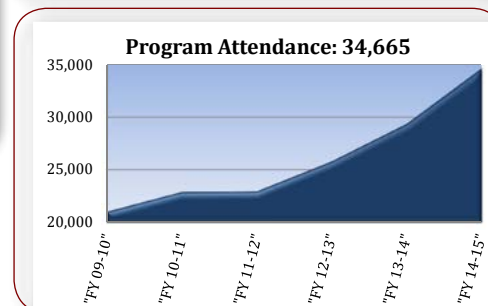

PRIVATE SUPPORT

The Onslow County Public Library System is supported by The Friends of the Library, a non-profit organization.

SERVICE SNAPSHOT

- Population Served: 200,922 (2015 Estimate for Onslow County)
- Library Card Holders: 53,615
- Public Programs: 1,227(Total) - 46 for Adults; 120 for Young Adult; 1,061 for Children & Families
- Materials Owned: 129,573
- Public Computers: 112
- Research Questions Asked: 50,739
- Accessible Databases: 75
- Downloadable eBooks: 52,581
- Downloadable Audio: 18,030
- Downloadable Videos: 2,152

ACCOMPLISHMENTS

- Upgraded computer bandwidth at all locations
- Purchased AWE early literacy tablets for each branch location (LSTA grant)
- Issued 953 E-resource cards to Onslow County students through Pilot Program
- Accepted the Best Service Innovation award from the North Carolina Public Library Director's Association
- Accepted from NCPLDA Best New Facility Award Under 25,000 square feet for the Sneads Ferry Environmental Education Center and Public Library