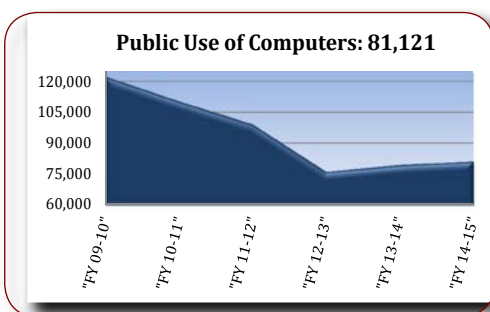

PRIVATE SUPPORT

The Onslow County Public Library System is supported by The Friends of the Library, a non-profit organization.

SERVICE SNAPSHOT

- Population Served: 200,922 (2015 Estimate for Onslow County)
- Library Card Holders: 53,615
- Public Programs: 1,227(Total) - 46 for Adults; 120 for Young Adult; 1,061 for Children & Families
- Materials Owned: 129,573
- Public Computers: 112
- Research Questions Asked: 50,739
- Accessible Databases: 75
- Downloadable eBooks: 52,581
- Downloadable Audio: 18,030
- Downloadable Videos: 2,152

ACCOMPLISHMENTS

- Upgraded computer bandwidth at all locations
- Purchased AWE early literacy tablets for each branch location (LSTA grant)
- Issued 953 E-resource cards to Onslow County students through Pilot Program
- Accepted the Best Service Innovation award from the North Carolina Public Library Director's Association
- Accepted from NCPLDA Best New Facility Award Under 25,000 square feet for the Sneads Ferry Environmental Education Center and Public Library