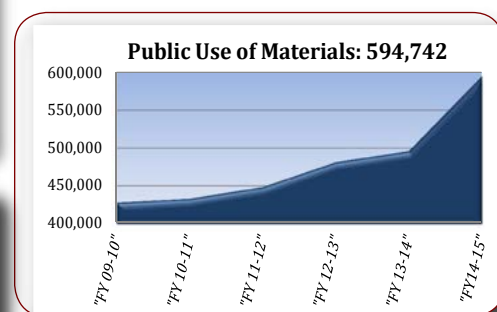

PRIVATE SUPPORT

The Onslow County Public Library System is supported by The Friends of the Library, a non-profit organization.

SERVICE SNAPSHOT

- Population Served: 200,922 (2015 Estimate for Onslow County)
- Library Card Holders: 53,615
- Public Programs: 1,227(Total) - 46 for Adults; 120 for Young Adult; 1,061 for Children & Families
- Materials Owned: 129,573
- Public Computers: 112
- Research Questions Asked: 50,739
- Accessible Databases: 75
- Downloadable eBooks: 52,581
- Downloadable Audio: 18,030
- Downloadable Videos: 2,152

ACCOMPLISHMENTS

- Upgraded computer bandwidth at all locations
- Purchased AWE early literacy tablets for each branch location (LSTA grant)
- Issued 953 E-resource cards to Onslow County students through Pilot Program
- Accepted the Best Service Innovation award from the North Carolina Public Library Director's Association
- Accepted from NCPLDA Best New Facility Award Under 25,000 square feet for the Sneads Ferry Environmental Education Center and Public Library