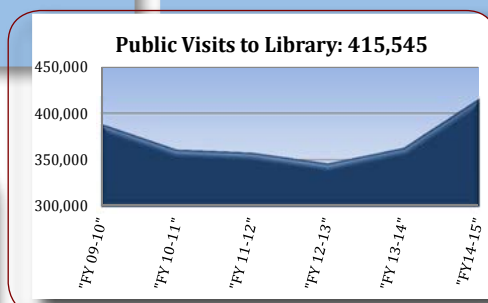

PRIVATE SUPPORT

The Onslow County Public Library System is supported by The Friends of the Library, a non-profit organization.

SERVICE SNAPSHOT

- Population Served: 200,922 (2015 Estimate for Onslow County)
- Library Card Holders: 53,615
- Public Programs: 1,227(Total) - 46 for Adults; 120 for Young Adult; 1,061 for Children & Families
- Materials Owned: 129,573
- Public Computers: 112
- Research Questions Asked: 50,739
- Accessible Databases: 75
- Downloadable eBooks: 52,581
- Downloadable Audio: 18,030
- Downloadable Videos: 2,152

ACCOMPLISHMENTS

- Upgraded computer bandwidth at all locations
- Purchased AWE early literacy tablets for each branch location (LSTA grant)
- Issued 953 E-resource cards to Onslow County students through Pilot Program
- Accepted the Best Service Innovation award from the North Carolina Public Library Director's Association
- Accepted from NCPLDA Best New Facility Award Under 25,000 square feet for the Sneads Ferry Environmental Education Center and Public Library